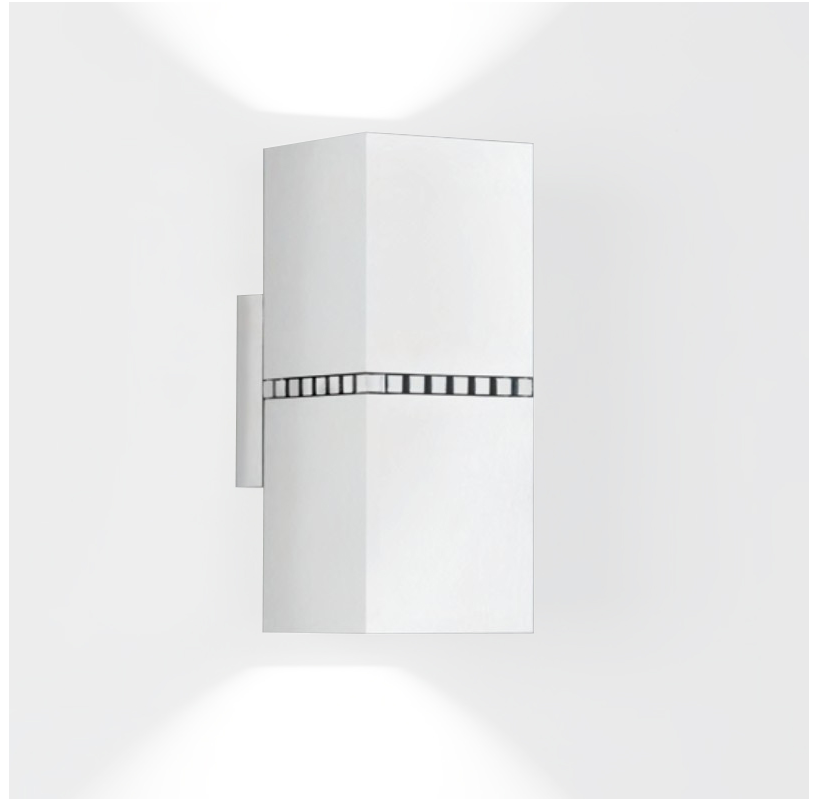

DAU DOUBLE SURFACE

D93195R9-

base number _____
Finish Options _____

1. To build a product code in our configurator select the specify button on the base model # product page
2. To build a manual product code on this datasheet choose from the options listed below in blue font and add the suffix to the base model #

GENERAL

Series: Dau _____
Subseries: Dau Double _____
Brand: Milan _____
Division: Design _____
Mounting Type: Surface _____
Mounting Location: Wall _____
Subcategory: Up/Down Light _____

PHYSICAL

Shape: Rectangle _____
Length (mm): 80 _____
Length (in): 3 1/8 _____
Height (mm): 200 _____
Depth (mm): 101 _____
Height (in): 7 7/8 _____
Depth (in): 4 _____
Extension (mm): 101 _____
Extension (in): 4 _____
Light Distribution: Direct / Indirect _____
Fixture Finish: [BAL](#) / [MWL](#) / [BSL](#) _____
Fixture Material: Extruded Aluminum _____

ELECTRICAL

Lamp Type: LED _____
Total Output Wattage (W): 18.6 _____
Dimming: Electronic Low Voltage Dimming _____
Input Voltage (V): 120 _____

LED

Number of LEDs: 2 _____
Color Temperature (°K): 3000 _____
Nominal Lumen (lm): 1912 _____
CRI: >90 CRI _____
Lamp Life (hrs): 50000 _____

OPTICAL

RATINGS AND CERTIFICATIONS

Certified By: Certified for North American Standards _____
IP rating: IP20 _____

80mm (3 1/8")

101mm (4")

200mm (7 7/8")

108mm (4 1/4")

J-Box cover plate
Included